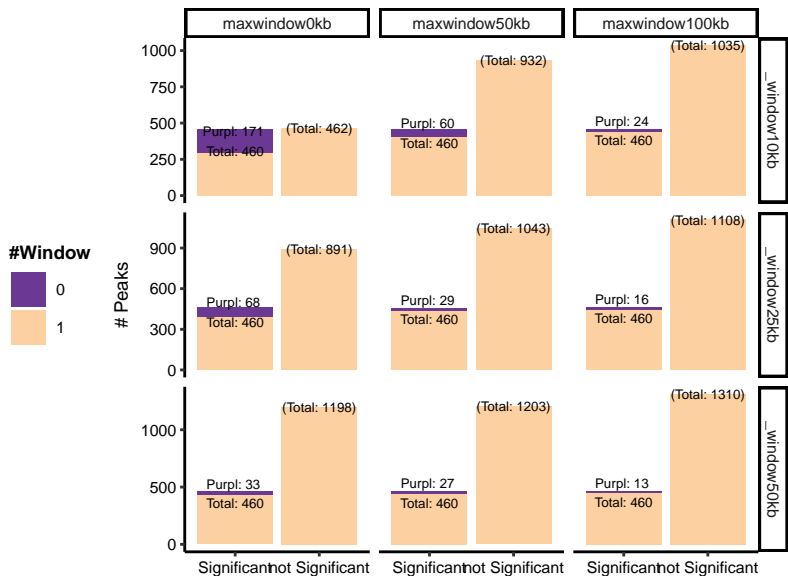

PEAKS

Overlap with cWindow – Muscle

WINDOWS

Overlap with or cPeak – Muscle

Overlap with Window – Muscle

Overlap with or Peak – Muscle