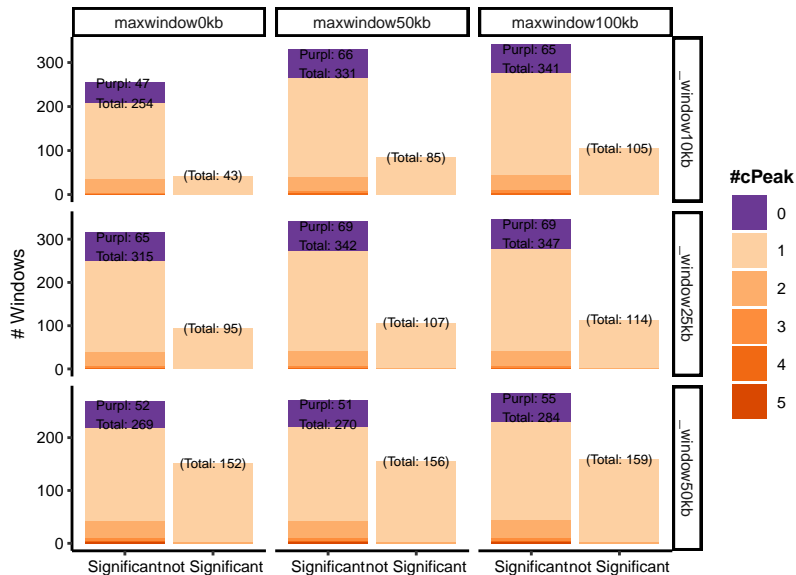

PEAKS

Overlap with cWindow – Muscle

WINDOWS

Overlap with or cPeak – Muscle

Overlap with Window – Muscle

Overlap with or Peak – Muscle