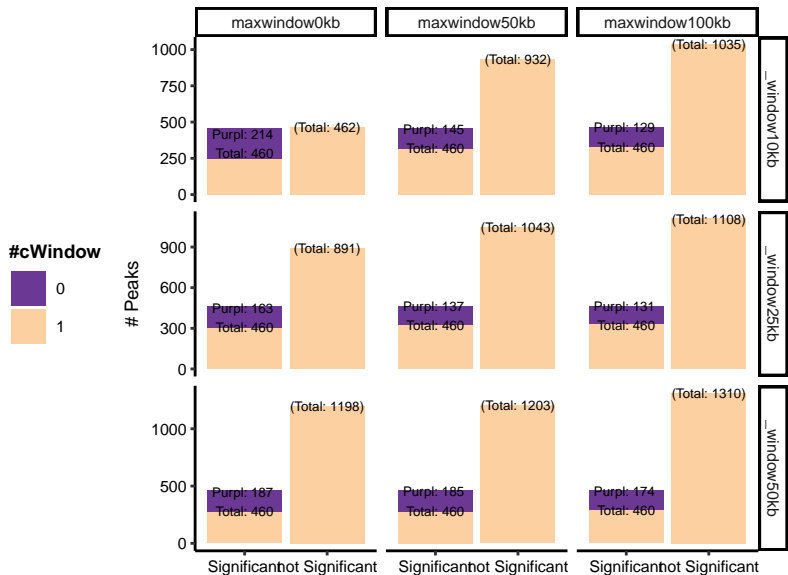

PEAKS

Overlap with cWindow – Muscle

WINDOWS

Overlap with or cPeak – Muscle

Overlap with Window – Muscle

Overlap with or Peak – Muscle